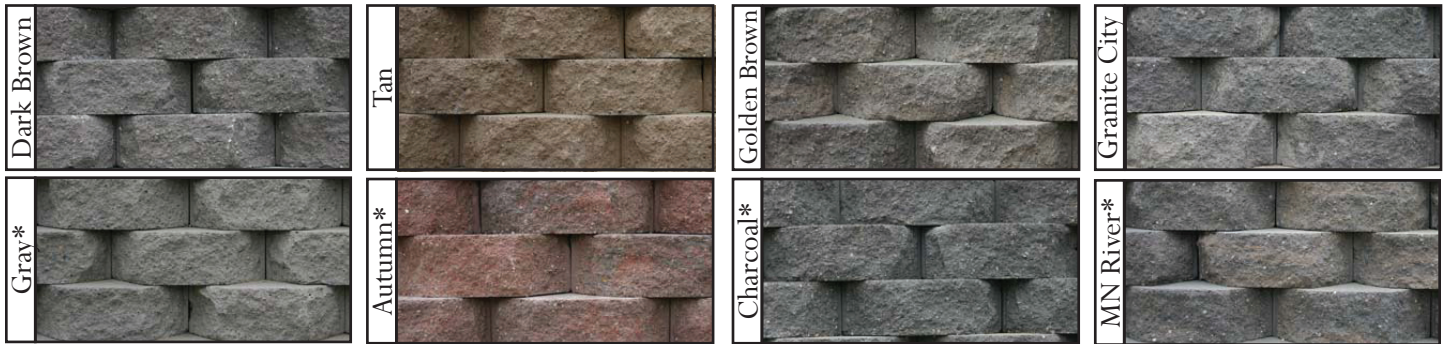

Garden Wall:

Rockface Intermediate II, Compacs & Standards:

Ledge Intermediate II:

Hewn Intermediate II, Compac, & 133:

Verazzo Untumbled:

Century Wall & Verazzo Tumbled

Country Manor KeyKut:

Country Manor Stonegate:

The colors in print may not be exact representations of the actual color. For the best representation, please see your Keystone representative for color samples. When using blends, we recommend working off of multiple pallets to get the best color blend results.